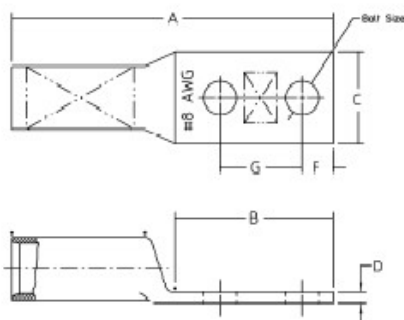

Long Barrel Copper Lug T&B Catalog Number:

54862BE

UPC Number:

78621089802

Status:

Active

Description:

Copper Two-Hole Lug, Long Barrel, Blind End, Max 35kV, Wire Size 2/0 AWG, 1/2 Inch Bolt Size, 1-3/4 Inch Hole Spacing, Tin Plated, Black 45

General

Material	Copper
Finish	Tin Plated
Wire Size	2/0 AWG
Number of Studs	2
Stud Size	1/2
Bolt Hole Spacing	1 3/4
Tongue Angle	Straight
Barrel Length	Long
Barrel Shape	Standard
Tongue Width	Standard
Peep Hole	N
Marking	Standard
Hole Shape	Round
Die Color	Black
Die Code	45

Dimension Information

A (inches)	4.453
B (inches)	2.938
C (inches)	.828
D (inches)	.125
E (inches)	.578
F (inches)	.625
G (inches)	1.75

Tooling

Connector & Tooling Chart	Available on Website
---------------------------	----------------------